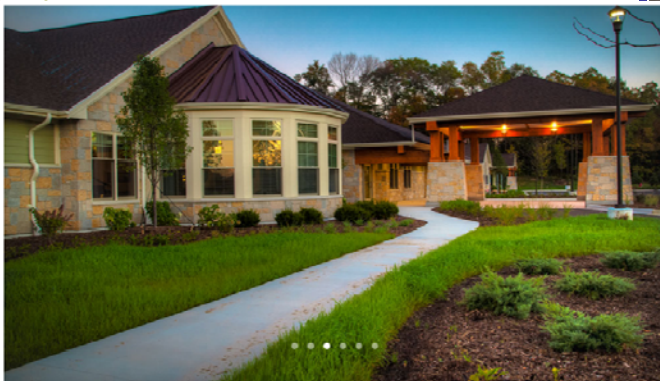

**PROJECT PROFILE:**

**Silverado**  
**1105 Davidson Road**  
**2013**

**LOCATION:**

Brookfield, Wisconsin

**GENERAL CONTRACTOR:**

Hunzinger Construction

**SIZE OF PLUMBING CONTRACT:**

Site: \$288,575.00

Interior: \$348,642.00

New Construction on a 7.5 acre site in the town of Brookfield to build a 100+ bed memory care state of the art, 45,525 square foot community. Project included site utilities and all indoor plumbing & fixtures. The facility will offer a permanent home with world-class care & unmatched service for up to 100 elderly residents challenged by Alzheimer's and dementia.